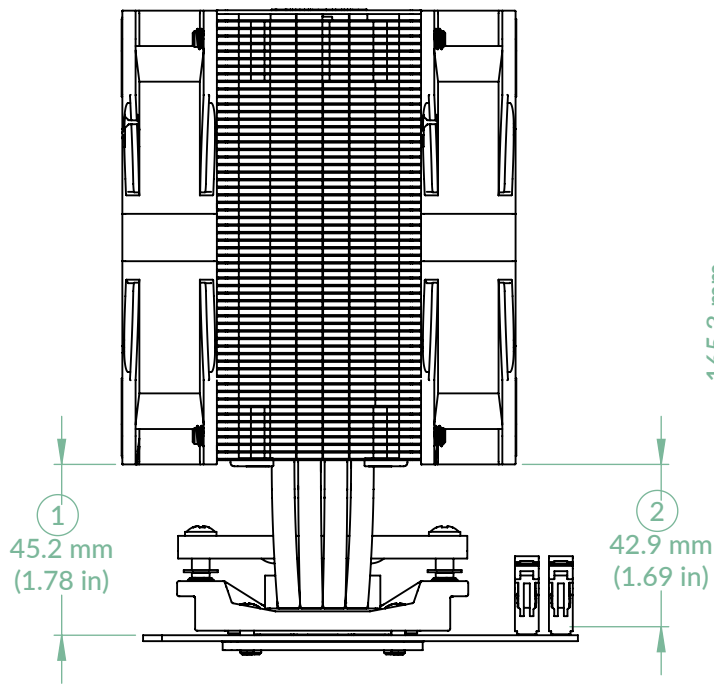

Freezer 36 A-RGB (Black)

P/N: ACFRE00124A

Scale 1:2

Rev. Date: 29/12/2023

AMD Clearances

- ① Motherboard clearance
- ② RAM clearance

Intel Clearances

- ① Motherboard clearance
- ② RAM clearance