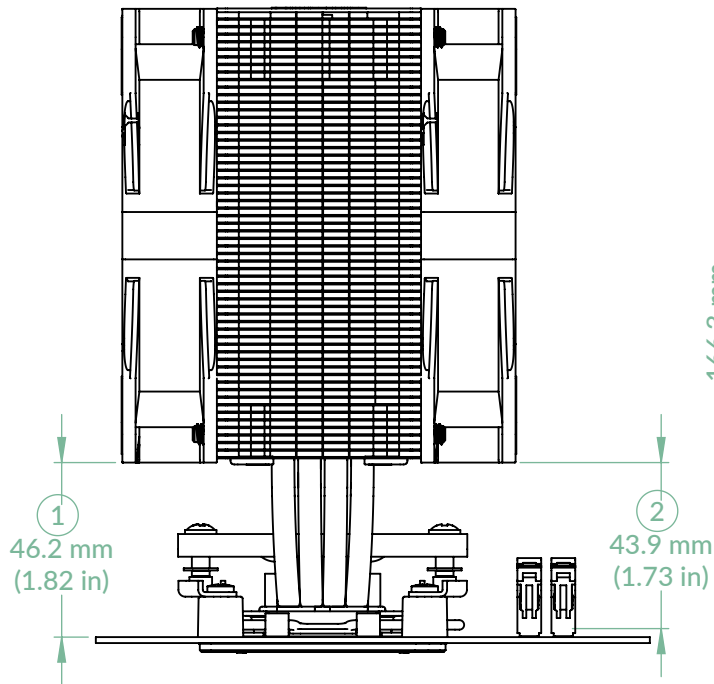

Freezer 36 A-RGB (Black)

P/N: ACFRE00124A

Scale 1:2

Rev. Date: 29/12/2023

AMD Clearances

- ① Motherboard clearance
- ② RAM clearance

Intel Clearances

- ① Motherboard clearance
- ② RAM clearance