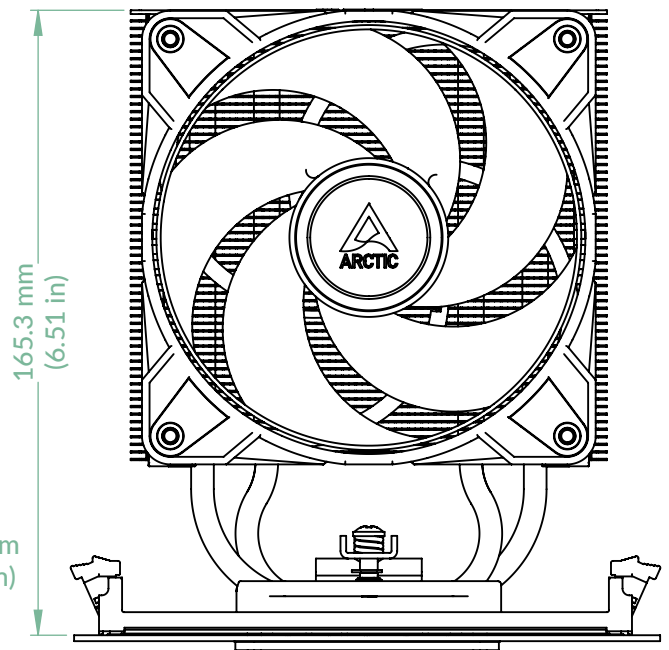

Freezer 36 A-RGB (Black)

P/N: ACFRE00124A

Scale 1:2

Rev. Date: 29/12/2023

Overall Dimension

Side View

Front View

Top View

Freezer 36 A-RGB (Black)

P/N: ACFRE00124A

Scale 1:2

Rev. Date: 29/12/2023

AMD Clearances

- ① Motherboard clearance
- ② RAM clearance

Intel Clearances

- ① Motherboard clearance
- ② RAM clearance