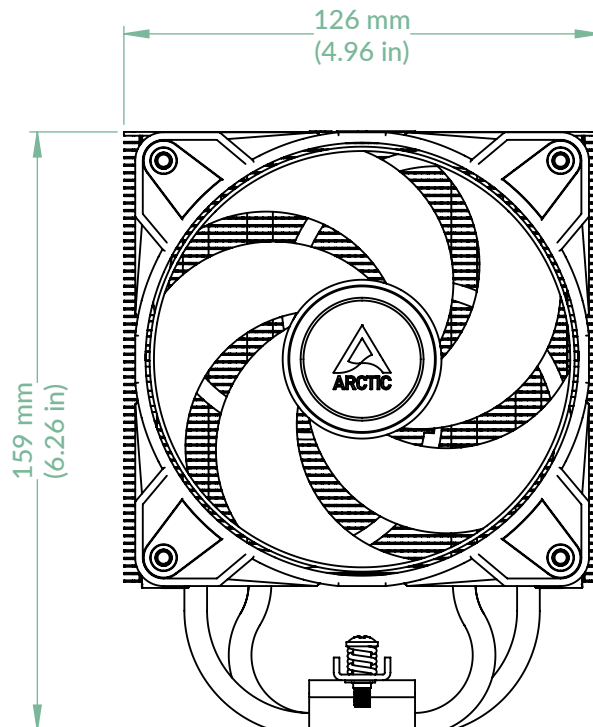

Freezer 36 A-RGB (Black)

P/N: ACFRE00124A

Scale 1:2

Rev. Date: 29/12/2023

Overall Dimension

Side View

Front View

Top View