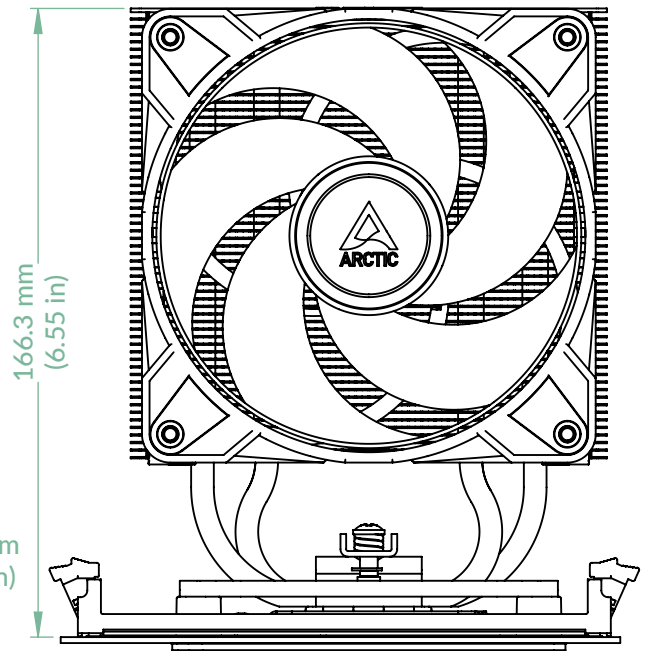

Freezer 36 A-RGB (Black)

P/N: ACFRE00124A

Scale 1:2

Rev. Date: 29/12/2023

AMD Clearances

- ① Motherboard clearance
- ② RAM clearance